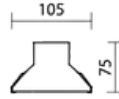

Cable glands: Brass M18 x 1,5

Certification: CE

MacAdam: 3 SDCM

Maximum system efficacy: 131 lm/W

WORK PARAMETERS

Ambient Temperatures: -40°C to +75°C

Lifetime: 50.000h L80B10

PHOTOMETRICAL PARAMETERS

CRI: >80

Colour temperature: 4000K; on request 3000K, 5000K

TYPES COMPARISON

UGR EVALUATED FOR
 $X = 4 H, Y = 8 H$ $S = 0.25 H$
 Reflectivity 70/50/20

| Type | Max. ambient temperature [°C] | Luminous flux of LED modules [lm] | Luminous flux of light fitting [lm] | Power consumption [W] | System efficacy [lm/W] | Net weight [kg] | A [mm] | D [mm] |
|--------------------------------|-------------------------------|-----------------------------------|-------------------------------------|-----------------------|------------------------|-----------------|--------|--------|
| ALUMAX LED 1.5ft MAX 4000/840 | 75 | 4080 | 3100 | 238 | 130 | 50 | 1524 | 1434 |
| ALUMAX LED 1.5ft MAX 5500/840 | 70 | 5580 | 4240 | 336 | 126 | 50 | 1524 | 1434 |
| ALUMAX LED 2.4ft MAX 6400/840 | 70 | 6660 | 5000 | 371 | 135 | 43 | 1224 | 1134 |
| ALUMAX LED 2.4ft MAX 8800/840 | 65 | 9080 | 6810 | 527 | 129 | 43 | 1224 | 1134 |
| ALUMAX LED 2.5ft MAX 8000/840 | 70 | 8180 | 6140 | 464 | 132 | 53 | 1524 | 1434 |
| ALUMAX LED 2.5ft MAX 11000/840 | 65 | 11160 | 8370 | 651 | 129 | 53 | 1524 | 1434 |