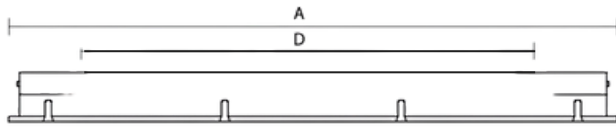

Cable glands: Brass M18 x 1,5

Certification: CE

MacAdam: 3 SDCM

Maximum system efficacy: 131 lm/W

WORK PARAMETERS

Ambient Temperatures: -40°C to +75°C

Lifetime: 50.000h L80B10

PHOTOMETRICAL PARAMETERS

CRI: >80

Colour temperature: 4000K; on request 3000K, 5000K

TYPES COMPARISON

UGR EVALUATED FOR
 $X = 4 H, Y = 8 H$ $S = 0.25 H$
 Reflectivity 70/50/20

| Type | Max. ambient temperature [°C] | Luminous flux of LED modules [lm] | Luminous flux of light fitting [lm] | Power consumption [W] | System efficacy [lm/W] | Net weight [kg] | A [mm] | D [mm] |
|--------------------------------|-------------------------------|-----------------------------------|-------------------------------------|-----------------------|------------------------|-----------------|--------|--------|
| ALUMAX LED 1.5ft MAX 4000/840 | 75 | 4080 | 3100 | 238 | 130 | 50 | 1524 | 1434 |
| ALUMAX LED 1.5ft MAX 5500/840 | 70 | 5580 | 4240 | 336 | 126 | 50 | 1524 | 1434 |
| ALUMAX LED 2.4ft MAX 6400/840 | 70 | 6660 | 5000 | 371 | 135 | 43 | 1224 | 1134 |
| ALUMAX LED 2.4ft MAX 8800/840 | 65 | 9080 | 6810 | 527 | 129 | 43 | 1224 | 1134 |
| ALUMAX LED 2.5ft MAX 8000/840 | 70 | 8180 | 6140 | 464 | 132 | 53 | 1524 | 1434 |
| ALUMAX LED 2.5ft MAX 11000/840 | 65 | 11160 | 8370 | 651 | 129 | 53 | 1524 | 1434 |