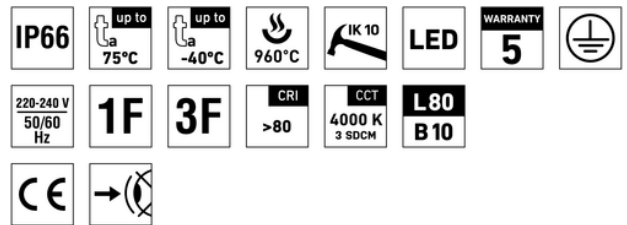

Hazardous
Lighting Solutions LTD

ALUMAX MAX LED

For extreme temperatures
-40°C to +75°C

MECHANICAL FEATURES

Housing: Grey aluminium profile, surface treated with powder-coated colour

Diffuser: Satinated tempered safety glass

Ingress protection: IP66

Impact strength: IK10

Mounting: Suitable for suspended, ceiling, wall, and surface mounting via stainless sheet suspension brackets

ELECTRICAL FEATURES

Electric equipment: LED modules, current driver

Cable glands: Brass M18 x 1,5

Certification: CE

MacAdam: 3 SDCM

Maximum system efficacy: 131 lm/W

WORK PARAMETERS

Ambient Temperatures: -40°C to +75°C

Lifetime: 50.000h L80B10

PHOTOMETRICAL PARAMETERS

CRI: >80

Colour temperature: 4000K; on request 3000K, 5000K

TYPES COMPARISON

UGR EVALUATED FOR
 $X = 4 H, Y = 8 H$ $S = 0.25 H$
 Reflectivity 70/50/20

| Type | Max. ambient temperature [°C] | Luminous flux of LED modules [lm] | Luminous flux of light fitting [lm] | Power consumption [W] | System efficacy [lm/W] | Net weight [kg] | A [mm] | D [mm] |
|--------------------------------|-------------------------------|-----------------------------------|-------------------------------------|-----------------------|------------------------|-----------------|--------|--------|
| ALUMAX LED 1.5ft MAX 4000/840 | 75 | 4080 | 3100 | 238 | 130 | 50 | 1524 | 1434 |
| ALUMAX LED 1.5ft MAX 5500/840 | 70 | 5580 | 4240 | 336 | 126 | 50 | 1524 | 1434 |
| ALUMAX LED 2.4ft MAX 6400/840 | 70 | 6660 | 5000 | 371 | 135 | 43 | 1224 | 1134 |
| ALUMAX LED 2.4ft MAX 8800/840 | 65 | 9080 | 6810 | 527 | 129 | 43 | 1224 | 1134 |
| ALUMAX LED 2.5ft MAX 8000/840 | 70 | 8180 | 6140 | 464 | 132 | 53 | 1524 | 1434 |
| ALUMAX LED 2.5ft MAX 11000/840 | 65 | 11160 | 8370 | 651 | 129 | 53 | 1524 | 1434 |