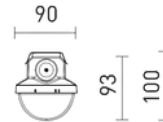

Cable glands: PG 13.5 thread, External terminal block, 3 or 5 poles, 1.5 or 2.5mm² wire cross-section

UGR: 23,5 - 24,7

WORK PARAMETERS

Ambient Temperatures: -25°C to +45°C

Lifetime: 50.000h L90 B10

PHOTOMETRICAL PARAMETERS

CRI: >80 standard

Colour temperature: 4000K

Code	Type	Max. ambient temperature [°C]	Luminous flux of LED modules [lm]	Luminous flux of light fitting [lm]	Power consumption [W]	System efficacy [lm/W]	Net weight [kg]	A [mm]	D [mm]
107004	PRIMA 1.4ft ABS 6400/840	45	6500 / 640	6050 / 560	38.5 / 16	157 / 35	1.7	1175	700-960
107005	PRIMA 1.5ft ABS 8000/840	45	8020 / 640	7460 / 560	47.4 / 16	157 / 35	2	1455	970-1230

Code	Type	Max. ambient temperature [°C]	Luminous flux of LED modules [lm]	Luminous flux of light fitting [lm]	Power consumption [W]	System efficacy [lm/W]	Net weight [kg]	A [mm]	D [mm]
107010	INNOVA 1.4ft ABS 6400/840	45	6500 / 640	6050 / 560	38.5 / 16	157 / 35	1.5	1175	420-700
107011	INNOVA 1.5ft ABS 8000/840	45	8020 / 640	7460 / 560	47.4 / 16	157 / 35	1.8	1455	700-980