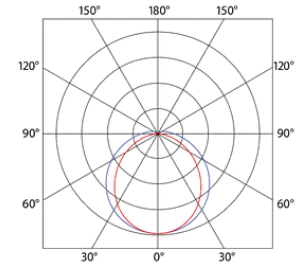

Cable glands: PG 13.5 thread, External terminal block, 3 or 5 poles, 1.5 or 2.5mm² wire cross-section

UGR: 23,5 - 24,7

WORK PARAMETERS

Ambient Temperatures: -25°C to +45°C

Lifetime: 50.000h L90 B10

PHOTOMETRICAL PARAMETERS

CRI: >80 standard

Colour temperature: 4000K

Code	Type	Max. ambient temperature [°C]	Luminous flux of LED modules [lm]	Luminous flux of light fitting [lm]	Power consumption [W]	System efficacy [lm/W]	Net weight [kg]	A [mm]	D [mm]
107004	PRIMA 1.4ft ABS 6400/840	45	6500 / 640	6050 / 560	38.5 / 16	157 / 35	1.7	1175	700-960
107005	PRIMA 1.5ft ABS 8000/840	45	8020 / 640	7460 / 560	47.4 / 16	157 / 35	2	1455	970-1230