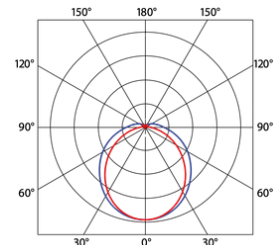

CRI: >80 standard

Colour temperature: 4000K

Code	Type	Max. ambient temperature [°C]	Luminous flux of LED modules [lm]	Luminous flux of light fitting [lm]	Power consumption [W]	System efficacy [lm/W]	Net weight [kg]	A [mm]	D [mm]
107004	PRIMA 1.4ft ABS 6400/840	45	6500 / 640	6050 / 560	38.5 / 16	157 / 35	1.7	1175	700-960
107005	PRIMA 1.5ft ABS 8000/840	45	8020 / 640	7460 / 560	47.4 / 16	157 / 35	2	1455	970-1230

Code	Type	Max. ambient temperature [°C]	Luminous flux of LED modules [lm]	Luminous flux of light fitting [lm]	Power consumption [W]	System efficacy [lm/W]	Net weight [kg]	A [mm]	D [mm]
107010	INNOVA 1.4ft ABS 6400/840	45	6500 / 640	6050 / 560	38.5 / 16	157 / 35	1.5	1175	420-700
107011	INNOVA 1.5ft ABS 8000/840	45	8020 / 640	7460 / 560	47.4 / 16	157 / 35	1.8	1455	700-980