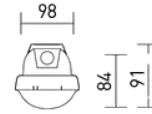

Code	Type	Max. ambient temperature [°C]	Luminous flux of LED modules [lm]	Luminous flux of light fitting [lm]	Power consumption [W]	System efficacy [lm/W]	Net weight [kg]	A [mm]	D [mm]
107004	PRIMA 1.4ft ABS 6400/840	45	6500 / 640	6050 / 560	38.5 / 16	157 / 35	1.7	1175	700-960
107005	PRIMA 1.5ft ABS 8000/840	45	8020 / 640	7460 / 560	47.4 / 16	157 / 35	2	1455	970-1230