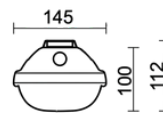

CRI: >80 standard

Colour temperature: 4000K

Code	Type	Max. ambient temperature [°C]	Luminous flux of LED modules [lm]	Luminous flux of light fitting [lm]	Power consumption [W]	System efficacy [lm/W]	Net weight [kg]	A [mm]	D [mm]
107004	PRIMA 1.4ft ABS 6400/840	45	6500 / 640	6050 / 560	38.5 / 16	157 / 35	1.7	1175	700-960
107005	PRIMA 1.5ft ABS 8000/840	45	8020 / 640	7460 / 560	47.4 / 16	157 / 35	2	1455	970-1230

Code	Type	Max. ambient temperature [°C]	Luminous flux of LED modules [lm]	Luminous flux of light fitting [lm]	Power consumption [W]	System efficacy [lm/W]	Net weight [kg]	A [mm]	D [mm]
107010	INNOVA 1.4ft ABS 6400/840	45	6500 / 640	6050 / 560	38.5 / 16	157 / 35	1.5	1175	420-700
107011	INNOVA 1.5ft ABS 8000/840	45	8020 / 640	7460 / 560	47.4 / 16	157 / 35	1.8	1455	700-980