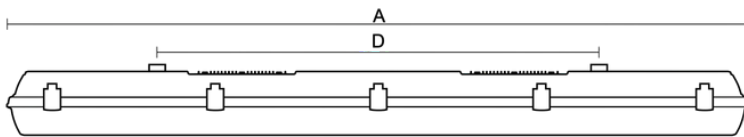

Cable glands: PG 13.5 thread, External terminal block, 3 or 5 poles, 1.5 or 2.5mm² wire cross-section

UGR: 23,5 - 24,7

WORK PARAMETERS

Ambient Temperatures: -25°C to +45°C

Lifetime: 50.000h L90 B10

PHOTOMETRICAL PARAMETERS

CRI: >80 standard

Colour temperature: 4000K

Code	Type	Max. ambient temperature [°C]	Luminous flux of LED modules [lm]	Luminous flux of light fitting [lm]	Power consumption [W]	System efficacy [lm/W]	Net weight [kg]	A [mm]	D [mm]
107004	PRIMA 1.4ft ABS 6400/840	45	6500 / 640	6050 / 560	38.5 / 16	157 / 35	1.7	1175	700-960
107005	PRIMA 1.5ft ABS 8000/840	45	8020 / 640	7460 / 560	47.4 / 16	157 / 35	2	1455	970-1230

Code	Type	Max. ambient temperature [°C]	Luminous flux of LED modules [lm]	Luminous flux of light fitting [lm]	Power consumption [W]	System efficacy [lm/W]	Net weight [kg]	A [mm]	D [mm]
107010	INNOVA 1.4ft ABS 6400/840	45	6500 / 640	6050 / 560	38.5 / 16	157 / 35	1.5	1175	420-700
107011	INNOVA 1.5ft ABS 8000/840	45	8020 / 640	7460 / 560	47.4 / 16	157 / 35	1.8	1455	700-980