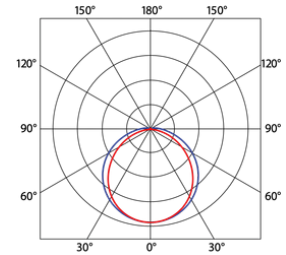

Cable glands: PG 13.5 thread, External terminal block, 3 or 5 poles, 1.5 or 2.5mm² wire cross-section

UGR: 23,5 - 24,7

WORK PARAMETERS

Ambient Temperatures: -25°C to +45°C

Lifetime: 50.000h L90 B10

PHOTOMETRICAL PARAMETERS

CRI: >80 standard

Colour temperature: 4000K

Code	Type	Max. ambient temperature [°C]	Luminous flux of LED modules [lm]	Luminous flux of light fitting [lm]	Power consumption [W]	System efficacy [lm/W]	Net weight [kg]	A [mm]	D [mm]
107004	PRIMA 1.4ft ABS 6400/840	45	6500 / 640	6050 / 560	38.5 / 16	157 / 35	1.7	1175	700-960
107005	PRIMA 1.5ft ABS 8000/840	45	8020 / 640	7460 / 560	47.4 / 16	157 / 35	2	1455	970-1230