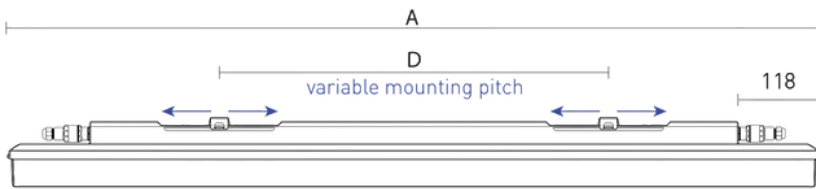

Ingress protection: IP66/IP69

Impact strength: IK10

Mounting: Suitable for suspended, ceiling, wall, and surface mounting

ELECTRICAL FEATURES

Connection: Screwless five-pole terminal block, external, 5-pole, 1.5 mm² conductor cross-section (2.5 mm² available on demand)

Cable glands: PG 13.5 thread, External terminal block, 3 or 5 poles, 1.5 or 2.5mm² wire cross-section

UGR: 23,5 - 24,7

WORK PARAMETERS

Ambient Temperatures: -25°C to +45°C

Lifetime: 50.000h L90 B10

PHOTOMETRICAL PARAMETERS

Code	Type	Max. ambient temperature [°C]	Luminous flux of LED modules [lm]	Luminous flux of light fitting [lm]	Power consumption [W]	System efficacy [lm/W]	Net weight [kg]	A [mm]	D [mm]
107010	INNOVA 1.4ft ABS 6400/840	45	6500 / 640	6050 / 560	38.5 / 16	157 / 35	1.5	1175	420-700
107011	INNOVA 1.5ft ABS 8000/840	45	8020 / 640	7460 / 560	47.4 / 16	157 / 35	1.8	1455	700-980