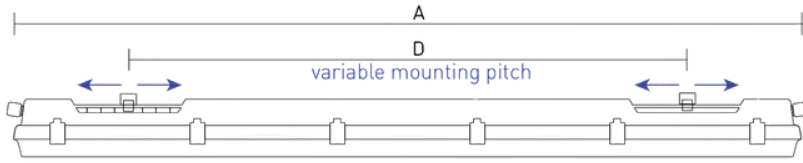

Code	Type	Max. ambient temperature [°C]	Luminous flux of LED modules [lm]	Luminous flux of light fitting [lm]	Power consumption [W]	System efficacy [lm/W]	Net weight [kg]	A [mm]	D [mm]
107004	PRIMA 1.4ft ABS 6400/840	45	6500 / 640	6050 / 560	38.5 / 16	157 / 35	1.7	1175	700-960
107005	PRIMA 1.5ft ABS 8000/840	45	8020 / 640	7460 / 560	47.4 / 16	157 / 35	2	1455	970-1230