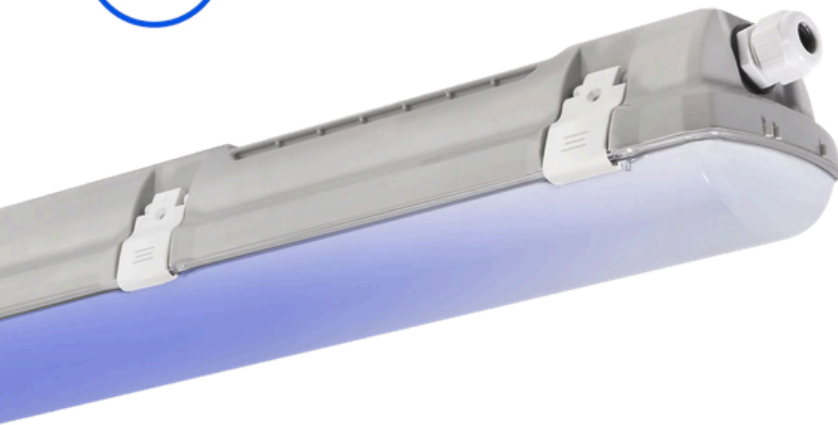

Hazardous
Lighting Solutions LTD

CONCEPT BLUE

Ideal solution for illumination of poultry farms without disturbing animals.

MECHANICAL FEATURES

Housing: Dark grey ABS

Diffuser: Translucent ABS, translucent acrylic

Ingress protection: IP66/IP69

Impact strength: IK10

Mounting: Suitable for suspended, ceiling, wall, and surface mounting

ELECTRICAL FEATURES

Connection: Screwless five-pole terminal block, external, 5-pole, 1.5 mm² conductor cross-section (2.5 mm² available on demand)

Cable glands: PG 13.5 thread, External terminal block, 3 or 5 poles, 1.5 or 2.5mm² wire cross-section

UGR: 23,5 - 24,7

WORK PARAMETERS

Ambient Temperatures: -25°C to +45°C

Lifetime: 50.000h L90 B10

PHOTOMETRICAL PARAMETERS