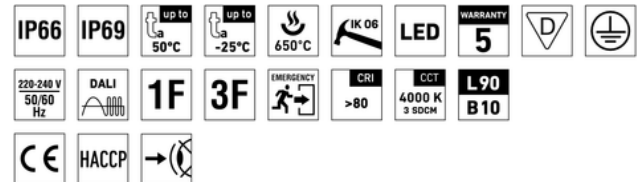

CONCEPT RED

Ideal solution for illumination of barns without disturbing animals.

MECHANICAL FEATURES

- **Housing:** Dark grey ABS
- **Diffuser:** Translucent ABS, translucent acrylic
- **Ingress protection:** IP66/IP69
- **Impact strength:** IK10
- **Mounting:** Suitable for suspended, ceiling, wall, and surface mounting

ELECTRICAL FEATURES

- **Connection:** screwless five-pole terminal block, external, 5-pole, 1.5 mm² conductor cross-section (2.5 mm² available on demand)
- **Cable glands:** PG 13.5 thread, External terminal block, 3 or 5 poles, 1.5 or 2.5 mm² wire cross-section
- **UGR:** 23,1 - 24,7

WORK PARAMETERS

- **Ambient Temperatures:** -25°C to + 45°C
- **Lifetime:** 50.000h L90 B10

PHOTOMETRICAL PARAMETERS

- **CRI:** > 80 standard
- **Colour temperature:** 4000K