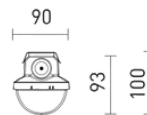

## ELECTRICAL FEATURES

- Connection:** screwless five-pole terminal block, external, 5-pole, 1.5 mm<sup>2</sup> conductor cross-section (2.5 mm<sup>2</sup> available on demand)
- Cable glands:** PG 13.5 thread, External terminal block, 3 or 5 poles, 1.5 or 2.5 mm<sup>2</sup> wire cross-section
- UGR:** 23,1 - 24,7

## PHOTOMETRICAL PARAMETERS

- CRI:** > 80 standard
- Colour temperature:** 4000K

Type	Max. ambient temperature [°C]	Luminous flux of LED modules [lm]	Luminous flux of light fitting [lm]	Power consumption [W]	System efficacy [lm/W]	Net weight [kg]	A [mm]	D [mm]
PRIMA 1.4ft ABS 6400/840 RED	45	6500 / 620	6050 / 550	38,5 / 12	157 / 44	17	1175	700-960
PRIMA 1.5ft ABS 8000/840 RED	45	8020 / 620	7460 / 550	47,4 / 12	157 / 44	20	1455	970-1230

Type	Max. ambient temperature [°C]	Luminous flux of LED modules [lm]	Luminous flux of light fitting [lm]	Power consumption [W]	System efficacy [lm/W]	Net weight [kg]	A [mm]	D [mm]
INNOVA 1.4ft ABS 6400/840 RED	45	6500 / 620	6050 / 550	38,5 / 12	157 / 44	15	1175	420-700
INNOVA 1.5ft ABS 8000/840 RED	45	8020 / 620	7460 / 550	47,4 / 12	157 / 44	18	1455	700-980