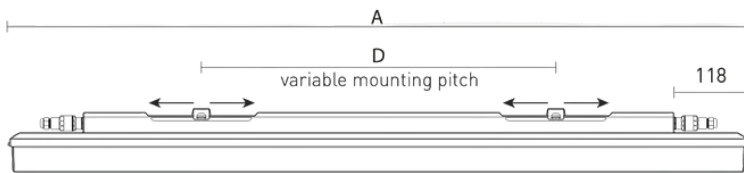

Type	Max. ambient temperature [°C]	Luminous flux of LED modules [lm]	Luminous flux of light fitting [lm]	Power consumption [W]	System efficacy [lm/W]	Net weight [kg]	A [mm]	D [mm]
INNOVA 1.4ft ABS 6400/840 RED	45	6500 / 620	6050 / 550	38,5 / 12	157 / 44	15	1175	420-700
INNOVA 1.5ft ABS 8000/840 RED	45	8020 / 620	7460 / 550	47,4 / 12	157 / 44	18	1455	700-980