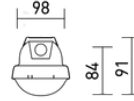

Type	Max. ambient temperature [°C]	Luminous flux of LED modules [lm]	Luminous flux of light fitting [lm]	Power consumption [W]	System efficacy [lm/W]	Net weight [kg]	A [mm]	D [mm]
PRIMA 1.4ft ABS 6400/840 RED	45	6500 / 620	6050 / 550	38,5 / 12	157 / 44	17	1175	700-960
PRIMA 1.5ft ABS 8000/840 RED	45	8020 / 620	7460 / 550	47,4 / 12	157 / 44	20	1455	970-1230