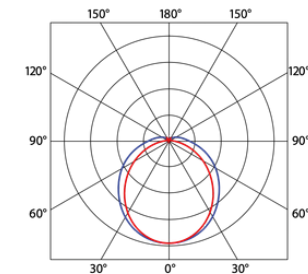

## PHOTOMETRICAL PARAMETERS

- CRI:** > 80 standard
- Colour temperature:** 4000K

Type	Max. ambient temperature [°C]	Luminous flux of LED modules [lm]	Luminous flux of light fitting [lm]	Power consumption [W]	System efficacy [lm/W]	Net weight [kg]	A [mm]	D [mm]
PRIMA 1.4ft ABS 6400/840 RED	45	6500 / 620	6050 / 550	38,5 / 12	157 / 44	17	1175	700-960
PRIMA 1.5ft ABS 8000/840 RED	45	8020 / 620	7460 / 550	47,4 / 12	157 / 44	20	1455	970-1230

Type	Max. ambient temperature [°C]	Luminous flux of LED modules [lm]	Luminous flux of light fitting [lm]	Power consumption [W]	System efficacy [lm/W]	Net weight [kg]	A [mm]	D [mm]
INNOVA 1.4ft ABS 6400/840 RED	45	6500 / 620	6050 / 550	38,5 / 12	157 / 44	15	1175	420-700
INNOVA 1.5ft ABS 8000/840 RED	45	8020 / 620	7460 / 550	47,4 / 12	157 / 44	18	1455	700-980