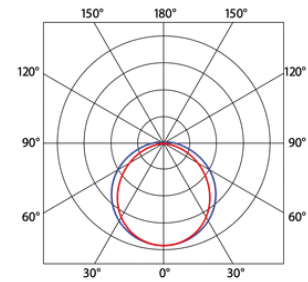

## ELECTRICAL FEATURES

- Connection:** screwless five-pole terminal block, external, 5-pole, 1.5 mm<sup>2</sup> conductor cross-section (2.5 mm<sup>2</sup> available on demand)
- Cable glands:** PG 13.5 thread, External terminal block, 3 or 5 poles, 1.5 or 2.5 mm<sup>2</sup> wire cross-section
- UGR:** 23,1 - 24,7

## PHOTOMETRICAL PARAMETERS

- CRI:** > 80 standard
- Colour temperature:** 4000K

Type	Max. ambient temperature [°C]	Luminous flux of LED modules [lm]	Luminous flux of light fitting [lm]	Power consumption [W]	System efficacy [lm/W]	Net weight [kg]	A [mm]	D [mm]
PRIMA 1.4ft ABS 6400/840 RED	45	6500 / 620	6050 / 550	38,5 / 12	157 / 44	17	1175	700-960
PRIMA 1.5ft ABS 8000/840 RED	45	8020 / 620	7460 / 550	47,4 / 12	157 / 44	20	1455	970-1230