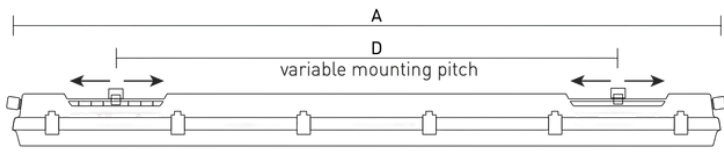

Type	Max. ambient temperature [°C]	Luminous flux of LED modules [lm]	Luminous flux of light fitting [lm]	Power consumption [W]	System efficacy [lm/W]	Net weight [kg]	A [mm]	D [mm]
PRIMA 1.4ft ABS 6400/840 RED	45	6500 / 620	6050 / 550	38,5 / 12	157 / 44	17	1175	700-960
PRIMA 1.5ft ABS 8000/840 RED	45	8020 / 620	7460 / 550	47,4 / 12	157 / 44	20	1455	970-1230