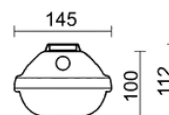

## PHOTOMETRICAL PARAMETERS

- CRI:** > 80 standard
- Colour temperature:** 4000K

Type	Max. ambient temperature [°C]	Luminous flux of LED modules [lm]	Luminous flux of light fitting [lm]	Power consumption [W]	System efficacy [lm/W]	Net weight [kg]	A [mm]	D [mm]
PRIMA 1.4ft ABS 6400/840 RED	45	6500 / 620	6050 / 550	38,5 / 12	157 / 44	17	1175	700-960
PRIMA 1.5ft ABS 8000/840 RED	45	8020 / 620	7460 / 550	47,4 / 12	157 / 44	20	1455	970-1230

Type	Max. ambient temperature [°C]	Luminous flux of LED modules [lm]	Luminous flux of light fitting [lm]	Power consumption [W]	System efficacy [lm/W]	Net weight [kg]	A [mm]	D [mm]
INNOVA 1.4ft ABS 6400/840 RED	45	6500 / 620	6050 / 550	38,5 / 12	157 / 44	15	1175	420-700
INNOVA 1.5ft ABS 8000/840 RED	45	8020 / 620	7460 / 550	47,4 / 12	157 / 44	18	1455	700-980