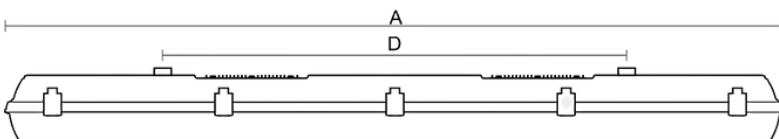

## ELECTRICAL FEATURES

- Connection:** screwless five-pole terminal block, external, 5-pole, 1.5 mm<sup>2</sup> conductor cross-section (2.5 mm<sup>2</sup> available on demand)
- Cable glands:** PG 13.5 thread, External terminal block, 3 or 5 poles, 1.5 or 2.5 mm<sup>2</sup> wire cross-section
- UGR:** 23,1 - 24,7

## PHOTOMETRICAL PARAMETERS

- CRI:** > 80 standard
- Colour temperature:** 4000K

Type	Max. ambient temperature [°C]	Luminous flux of LED modules [lm]	Luminous flux of light fitting [lm]	Power consumption [W]	System efficacy [lm/W]	Net weight [kg]	A [mm]	D [mm]
PRIMA 1.4ft ABS 6400/840 RED	45	6500 / 620	6050 / 550	38,5 / 12	157 / 44	17	1175	700-960
PRIMA 1.5ft ABS 8000/840 RED	45	8020 / 620	7460 / 550	47,4 / 12	157 / 44	20	1455	970-1230

Type	Max. ambient temperature [°C]	Luminous flux of LED modules [lm]	Luminous flux of light fitting [lm]	Power consumption [W]	System efficacy [lm/W]	Net weight [kg]	A [mm]	D [mm]
INNOVA 1.4ft ABS 6400/840 RED	45	6500 / 620	6050 / 550	38,5 / 12	157 / 44	15	1175	420-700
INNOVA 1.5ft ABS 8000/840 RED	45	8020 / 620	7460 / 550	47,4 / 12	157 / 44	18	1455	700-980