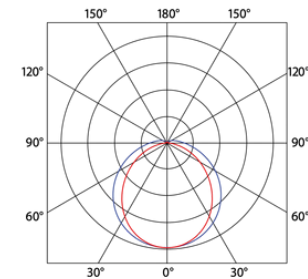

## PHOTOMETRICAL PARAMETERS

- CRI:** > 80 standard
- Colour temperature:** 4000K

Type	Max. ambient temperature [°C]	Luminous flux of LED modules [lm]	Luminous flux of light fitting [lm]	Power consumption [W]	System efficacy [lm/W]	Net weight [kg]	A [mm]	D [mm]
PRIMA 1.4ft ABS 6400/840 RED	45	6500 / 620	6050 / 550	38,5 / 12	157 / 44	17	1175	700-960
PRIMA 1.5ft ABS 8000/840 RED	45	8020 / 620	7460 / 550	47,4 / 12	157 / 44	20	1455	970-1230