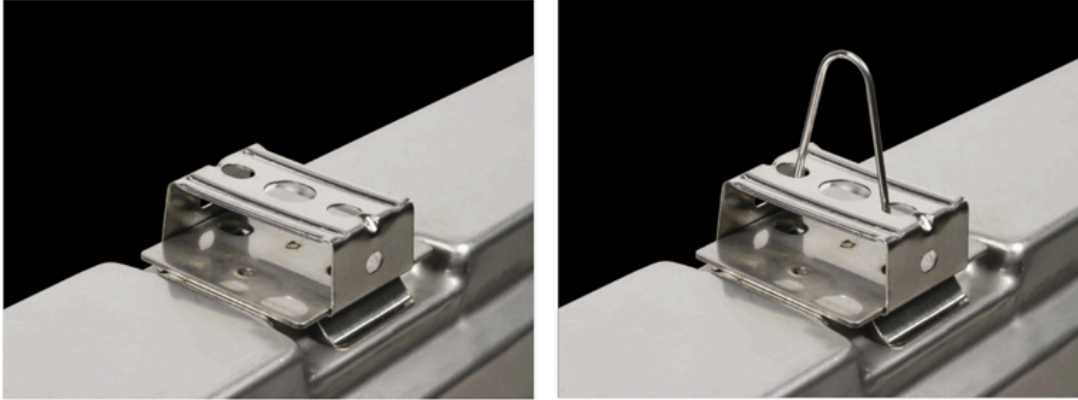

II 3G Ex nR IIC T6Gc
II 3D Ex tc IIIC T70°C Dc

MECHANICAL FEATURES

Housing: Stainless sheet, chemically resistant

Diffuser: Satiated tempered safety glass

Light fitting protection: IP65

Mounting: Directly to ceiling or wall with brackets

DALI 3F - 3-phase 7 core through-wiring in the luminaire

DALI 3F M3hAt - 3-phase 7 core through-wiring in the luminaire (L3 used for emergency unit unswitched power supply)

TYPE COMPARISON

PERUN SLIM Ex

Code	Type	1F	3F	M3hAt	3F M3hAt
103435	PERUN SLIM Ex 1.2ft 1600/840	103445	103455	x	x
103436	PERUN SLIM Ex 1.2ft 2200/840	103446	103456	x	x
103437	PERUN SLIM Ex 1.4ft 3200/840	103447	103457	109852	109856
103438	PERUN SLIM Ex 1.4ft 4400/840	103448	103458	109853	109857
103439	PERUN SLIM Ex 1.4ft 6400/840	103449	103459	x	x
103440	PERUN SLIM Ex 1.4ft 8800/840	103450	103460	x	x
103441	PERUN SLIM Ex 1.5ft 4000/840	103451	103461	109854	109858
103442	PERUN SLIM Ex 1.5ft 5500/840	103452	103462	109855	109859
103443	PERUN SLIM Ex 1.5ft 8000/840	103453	103463	x	x
103444	PERUN SLIM Ex 1.5ft 11000/840	103454	103464	x	x

PERUN SLIM Ex DALI

Code	Type	1F	3F	M3hAt	3F M3hAt
103483	PERUN SLIM Ex 1.4ft 3200/840 DALI	103493	103503	109860	109864
103484	PERUN SLIM Ex 1.4ft 4400/840 DALI	103494	103504	109861	109865
103485	PERUN SLIM Ex 1.4ft 6400/840 DALI	103495	103505	x	x
103486	PERUN SLIM Ex 1.4ft 8800/840 DALI	103496	103506	x	x
103487	PERUN SLIM Ex 1.5ft 4000/840 DALI	103497	103507	109862	109866
103488	PERUN SLIM Ex 1.5ft 5500/840 DALI	103498	103508	109863	109867
103489	PERUN SLIM Ex 1.5ft 8000/840 DALI	103499	103509	x	x
103490	PERUN SLIM Ex 1.5ft 11000/840 DALI	103500	103510	x	x

LIGHT FITTING ATTACHMENT

- a) Directly to a ceiling or a wall with the use of screws and stainless brackets
- b) Suspension with the use of stainless hooks

LIGHT FITTING DETAILED VIEW

PERUN SLIM Ex