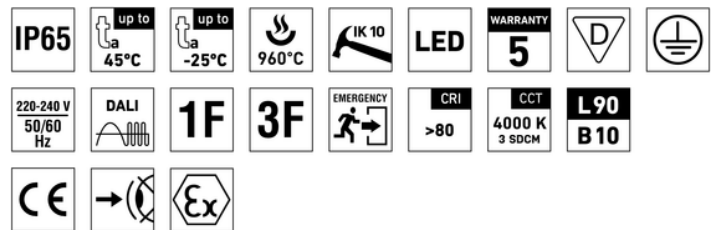

II 3G Ex nR IIC T6Gc
II 3D Ex tc IIIC T70°C Dc

MECHANICAL FEATURES

Housing: Stainless sheet, chemically resistant

Diffuser: Satiated tempered safety glass

Light fitting protection: IP65

Mounting: Directly to ceiling or wall with brackets

Reflector: Steel sheet

ELECTRICAL FEATURES

Electric equipment: LED modules, fixed output driver or DALI driver

Certification: ESČ, ENEC, CB, HACCP

Maximum system efficiency: 139 lm/W

WORK PARAMETERS

Ambient Temperatures: -25 °C to 45 °C

Lifetime: 50.000h L90 B10
100 000 hours / L80B10

PHOTOMETRICAL PARAMETERS

CRI: >80

Colour temperature: 4000K

TYPE COMPARISON

UGR EVALUATED FOR
 X = 4 H, Y = 8 H S = 0.25 H
 Reflectivity 70/50/20

Type	Ambient temperature ON/OFF (°C)	M3hAt	Luminous flux of LED modules (lm)	Luminous flux of light fitting (lm)	Power consumption (W)	System efficacy (lm/W)	UGR Longitudinal / transverse	Net weight (kg)	A (mm)	D (mm)
PERUN SLIM Ex 1.2ft 1600/840	-25 / 45	x	1630	1300	10.5	124	21.1 / 21.9	2.4	680	360
PERUN SLIM Ex 1.2ft 2200/840	-25 / 45	x	2360	1890	14.6	129	22.4 / 23.2	2.4	680	360
PERUN SLIM Ex 1.4ft 3200/840	-25 / 45	0 / 40	3260	2610	20.1	130	21.2 / 22.0	4.3	1290	850
PERUN SLIM Ex 1.4ft 4400/840	-25 / 45	0 / 40	4520	3620	27.3	133	22.3 / 23.1	4.3	1290	850
PERUN SLIM Ex 1.4ft 6400/840	-25 / 40	x	6500	5200	38.5	135	23.6 / 24.4	4.3	1290	850
PERUN SLIM Ex 1.4ft 8800/840	-25 / 40	x	8980	7180	52.8	136	24.7 / 25.5	4.3	1290	850
PERUN SLIM Ex 1.5ft 4500/840	-25 / 45	0 / 40	4180	3340	25.3	132	21.3 / 22.1	5.3	1600	1050
PERUN SLIM Ex 1.5ft 5500/840	-25 / 45	0 / 40	5590	4470	33.3	134	22.3 / 23.1	5.3	1600	1050
PERUN SLIM Ex 1.5ft 8000/840	-25 / 40	x	8020	6420	47.4	135	23.6 / 24.4	5.3	1600	1050
PERUN SLIM Ex 1.5ft 11000/840	-25 / 40	x	11260	9010	64.7	139	24.8 / 25.5	5.3	1600	1050