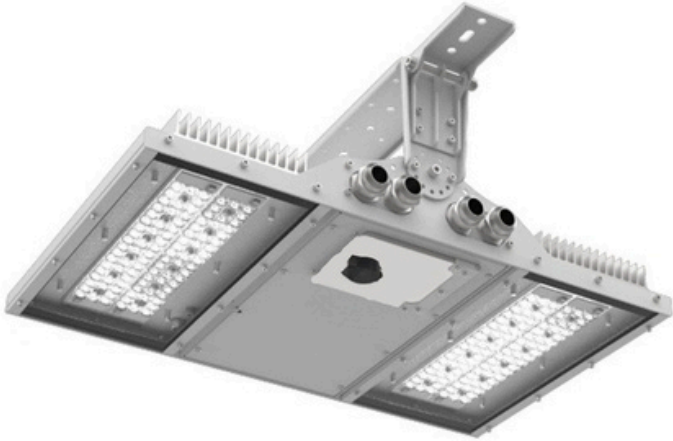

# TNL440LED

*Industrial floodlight dedicated to the tunnels with LED modules*

**CERTIFICATE:** EN-60658-2-22 **CERTIFICATE:** CNBOP no. 5729/2025

## MECHANICAL FEATURES

- Housing:** Stainless steel
- Diffuser:** Tempered glass
- Ingress protection:** IP66
- Protection class:** I
- Radiators:** Aluminium
- Access:** using a key