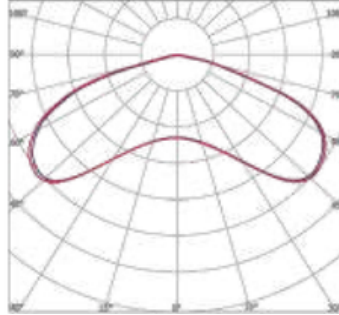

## DIMENSIONS

## TYPE COMPARISONS

TYPE OF THE FITTING	LUMINOUS FLUX [lm]	POWER CONSUMP. [W]	EFFICIENCY [lm/W]	MAX AMBIENT TEMP. [°C]
TNL440LED-030-HB4	5340	311	172	55
TNL440LED-040-HB4	7382	423	175	50
TNL440LED-050-HB4	8618	492	175	50
TNL440LED-070-HB4	11203	644	174	45
TNL440LED-090-HB4	14459	845	171	50
TNL440LED-110-HB4	17906	1,075	167	45
TNL440LED-130-HB8	20900	1,215	172	50
TNL440LED-170-HB8	25447	1,492	171	50
TNL440LED-250-HB8	32821	2,015	163	45
TNL440LED-270-HA8	40871	2,390	171	50
TNL440LED-300-HA8	47465	2,855	166	50
TNL440LED-330-HA8	54263	3,370	161	45
TNL440LED-360-HA10	58311	3,502	167	45
TNL440LED-400-HA10	64062	3,976	161	40

## PHOTOMETRY

ASYMETRICAL (ASY)

SYMETRICAL (SYM)

SQUARE (SB)

WIDE (WB)