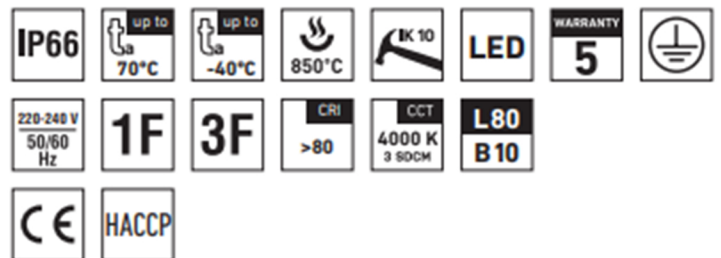

INDUSTRIAL PLASTIC LUMINAIRES

For extreme temperatures -40°C to $+70^{\circ}\text{C}$

MECHANICAL PARAMETERS

Housing: grey polycarbonate with Al coolers = high mechanical resistance
Diffuser: translucent polycarbonate = high mechanical resistance
Ingress protection: IP66
Impact strength: IK10
Mounting: stainless hooks and brackets

WORK PARAMETERS

Ambient temperature: -40°C to $+70^{\circ}\text{C}$
Lifetime: 50,000h L80 B10

ELECTRICAL PARAMETERS

Electric equipment: LED modules, current driver
Cable glands: screwed PG13.5
Wiring: through wiring of up to 10 wires at body
Certification: HACCP

PHOTOMETRICAL PARAMETERS

CRI: >80
Colour temperature: 4000K
3000K (optionally)
5000K (optionally)