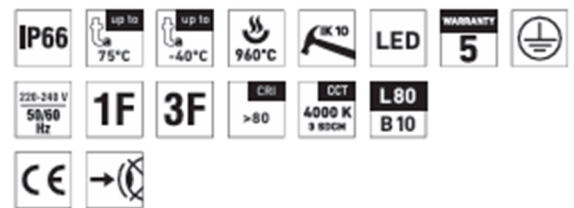

## INDUSTRIAL METAL LUMINAIRES

... for extreme temperatures  $-40^{\circ}\text{C}$  to  $+75^{\circ}\text{C}$ .

### MECHANICAL PARAMETERS

Housing: grey aluminium profile, surface treated with powder-coated colour  
Diffuser: satinated tempered safety glass  
Ingress protection: IP66  
Impact strength: IK10  
Mounting: suitable for suspended, ceiling, wall, and surface mounting via stainless steel suspension brackets and FeZn sliding hangers

## TYPES COMPARISON

Type	Max. ambient temperature [°C]	Luminous flux of LED modules [lm]	Luminous flux of light fitting [lm]	Power consumption [W]	System efficacy [lm/W]	UGR Longitudinal/transverse	Net weight [kg]	A [mm]	D [mm]
For ambient temperature up to $t_a = 75^\circ\text{C}$ - body: aluminum profile - diffuser: thermally toughened glass									
ALUMAX LED 1.5ft MAX 4000/840	75	3850	2930	23,3	126	20.6 / 22.2	5,0	1524	1434
ALUMAX LED 1.5ft MAX 5500/840	70	5340	4060	31,9	127	21.8 / 23.3	5,0	1524	1434
ALUMAX LED 2.4ft MAX 6400/840	70	6240	4680	36,3	129	22.6 / 24.6	4,3	1224	1134
ALUMAX LED 2.4ft MAX 8800/840	65	8690	6520	49,7	131	23.8 / 25.8	4,3	1224	1134
ALUMAX LED 2.5ft MAX 8000/840	70	7770	5830	44,4	131	22.6 / 24.6	5,3	1524	1434
ALUMAX LED 2.5ft MAX 11000/840	65	12310	9230	71,1	130	24.2 / 26.2	5,3	1524	1434