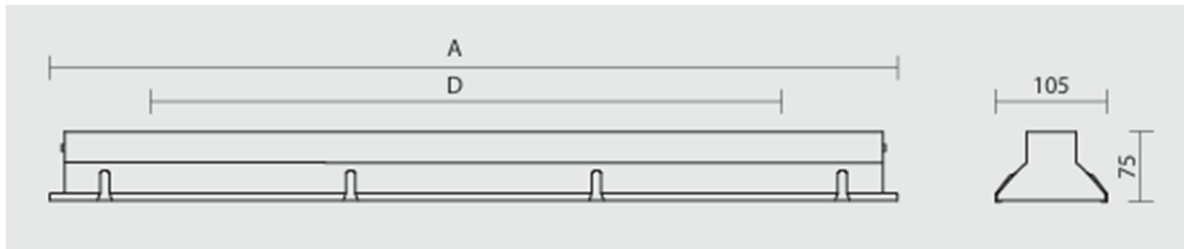

### MECHANICAL PARAMETERS

Housing: grey aluminium profile, surface treated with powder-coated colour  
Diffuser: satinated tempered safety glass  
Ingress protection: IP66  
Impact strength: IK10  
Mounting: suitable for suspended, ceiling, wall, and surface mounting via stainless steel suspension brackets and FeZn sliding hangers

## DIMENSIONS

## TYPES COMPARISON

Type	Max. ambient temperature [°C]	Luminous flux of LED modules [lm]	Luminous flux of light fitting [lm]	Power consumption [W]	System efficacy [lm/W]	UGR Longitudinal/transverse	Net weight [kg]	A [mm]	D [mm]
For ambient temperature up to $t_a = 75^\circ\text{C}$ - body: aluminum profile - diffuser: thermally toughened glass									
ALUMAX LED 1.5ft MAX 4000/840	75	3850	2930	23,3	126	20.6 / 22.2	5,0	1524	1434
ALUMAX LED 1.5ft MAX 5500/840	70	5340	4060	31,9	127	21.8 / 23.3	5,0	1524	1434
ALUMAX LED 2.4ft MAX 6400/840	70	6240	4680	36,3	129	22.6 / 24.6	4,3	1224	1134
ALUMAX LED 2.4ft MAX 8800/840	65	8690	6520	49,7	131	23.8 / 25.8	4,3	1224	1134
ALUMAX LED 2.5ft MAX 8000/840	70	7770	5830	44,4	131	22.6 / 24.6	5,3	1524	1434
ALUMAX LED 2.5ft MAX 11000/840	65	12310	9230	71,1	130	24.2 / 26.2	5,3	1524	1434