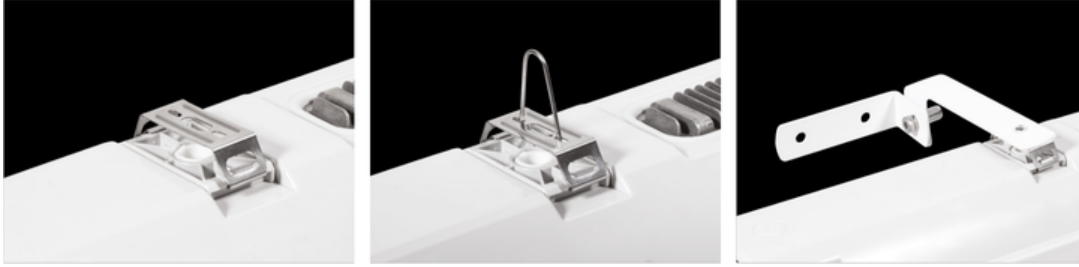

## LEGEND

**1F** - 1-phase 3 core through-wiring in the luminaire

**3F** - 3-phase 5 core through-wiring in the luminaire

**DALI** - version with digital dimmable driver

**DALI 3F** - 3-phase 7 core through-wiring in the luminaire

## LIGHT FITTING ATTACHMENT

- a) Directly to a ceiling with the use of screws and stainless brackets
- b) Suspension with the use of stainless hooks
- c) Attachment with the use of side hangers to the wall - is not included in accessories