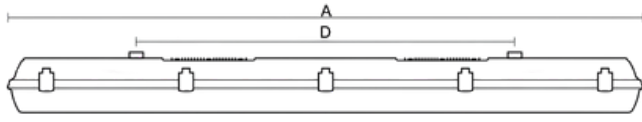

## TYPES COMPARISON

UGR EVALUATED FOR	
X = 4 H, Y = 8 H	S = 0.25 H
Reflectivity	70/50/20

Type	Max. ambient temperature [°C]	Luminous flux of LED modules [lm]	Luminous flux of light fitting [lm]	Power consumption [W]	System efficacy [lm/W]	Net weight [kg]	A [mm]	D [mm]
FUTURA 1.5ft MAX PCc Al 4000/840	70	4080	3840	24	161	30.5	1452	940
FUTURA 1.5ft MAX PCc Al 5500/840	65	5580	5250	34	156	30.5	1452	940
FUTURA 2.4ft MAX PCc Al 6400/840	65	6660	6260	37	169	26.5	1172	700
FUTURA 2.4ft MAX PCc Al 8800/840	60	9080	8540	53	162	26.5	1172	700
FUTURA 2.5ft MAX PCc Al 8000/840	65	8180	7690	46	166	31.5	1452	940
FUTURA 2.5ft MAX PCc Al 11000/840	60	11160	10490	65	161	31.5	1452	940