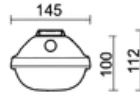

## TYPES COMPARISON

UGR EVALUATED FOR	
X = 4 H, Y = 8 H	S = 0.25 H
Reflectivity	70/50/20

Type	Max. ambient temperature [°C]	Luminous flux of LED modules [lm]	Luminous flux of light fitting [lm]	Power consumption [W]	System efficacy [lm/W]	Net weight [kg]	A [mm]	D [mm]
FUTURA 1.5ft MAX PCc Al 4000/840	70	4080	3840	24	161	30.5	1452	940
FUTURA 1.5ft MAX PCc Al 5500/840	65	5580	5250	34	156	30.5	1452	940
FUTURA 2.4ft MAX PCc Al 6400/840	65	6660	6260	37	169	26.5	1172	700
FUTURA 2.4ft MAX PCc Al 8800/840	60	9080	8540	53	162	26.5	1172	700
FUTURA 2.5ft MAX PCc Al 8000/840	65	8180	7690	46	166	31.5	1452	940
FUTURA 2.5ft MAX PCc Al 11000/840	60	11160	10490	65	161	31.5	1452	940