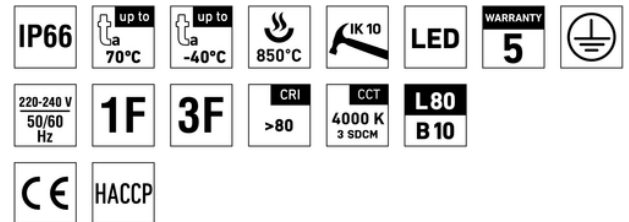

# FUTURA MAX

for extreme temperatures  
-40 °C to +70 °C

## MECHANICAL FEATURES

**Housing:** Grey polycarbonate with Alcoolers

**Diffuser:** Translucent polycarbonate

**Ingress protection:** IP66

**Impact strength:** IK10

**Mounting:** Stainless hooks and brackets

## PHOTOMETRICAL PARAMETERS

**CRI:** >80

**Colour temperature:** 4000K, 3000K (optional), 5000K (optional)

## TYPES COMPARISON

UGR EVALUATED FOR	
X = 4 H, Y = 8 H	S = 0.25 H
Reflectivity	70/50/20

Type	Max. ambient temperature [°C]	Luminous flux of LED modules [lm]	Luminous flux of light fitting [lm]	Power consumption [W]	System efficacy [lm/W]	Net weight [kg]	A [mm]	D [mm]
FUTURA 1.5ft MAX PCc Al 4000/840	70	4080	3840	24	161	30.5	1452	940
FUTURA 1.5ft MAX PCc Al 5500/840	65	5580	5250	34	156	30.5	1452	940
FUTURA 2.4ft MAX PCc Al 6400/840	65	6660	6260	37	169	26.5	1172	700
FUTURA 2.4ft MAX PCc Al 8800/840	60	9080	8540	53	162	26.5	1172	700
FUTURA 2.5ft MAX PCc Al 8000/840	65	8180	7690	46	166	31.5	1452	940
FUTURA 2.5ft MAX PCc Al 11000/840	60	11160	10490	65	161	31.5	1452	940