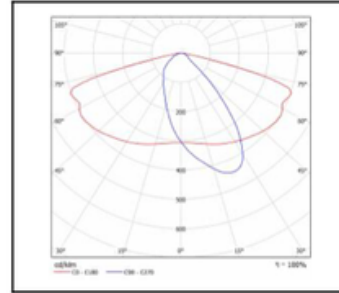

PHOTOMETRY

AR3

ACCESSORIES

Illustration	Name
	Pole adapter 80/60 ALU
	wall holder (grey)
	Adjustable bracket Luxor LED/ LuxorLED BASIC aluminium grey RAL 9006 diameter 64 mm Corona 2 LED
	wall holder (galvanized)