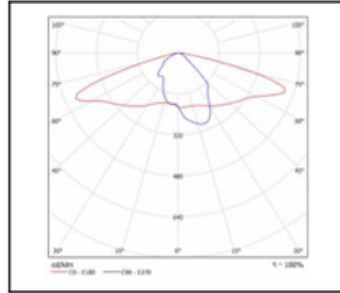

PHOTOMETRY

AR2

ACCESSORIES

Illustration	Name
	Pole adapter 80/60 ALU
	wall holder (grey)
	Adjustable bracket Luxor LED/ LuxorLED BASIC aluminium grey RAL 9006 diameter 64 mm Corona 2 LED
	wall holder (galvanized)