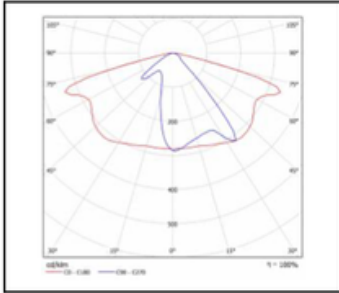

PHOTOMETRY

AR1

ACCESSORIES

Illustration	Name
	Pole adapter 80/60 ALU
	wall holder (grey)
	Adjustable bracket Luxor LED/ LuxorLED BASIC aluminium grey RAL 9006 diameter 64 mm Corona 2 LED
	wall holder (galvanized)