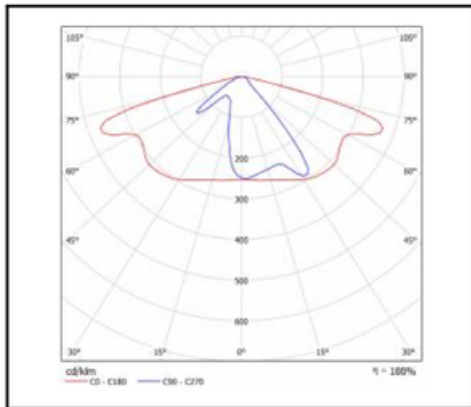

PHOTOMETRY

ACCESSORIES

Illustration	Name
	Adjustable bracket Luxor LED/Luxor LED BASIC aluminium grey RAL 9006 diameter 64 mm Corona 2 LED
	Pole adapter 80/60 ALU