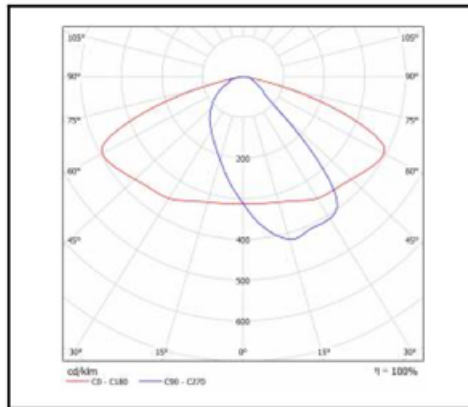

PHOTOMETRY

ACCESSORIES

Illustration	Name
	Adjustable bracket Luxor LED/Luxor LED BASIC aluminium grey RAL 9006 diameter 64 mm Corona 2 LED
	Pole adapter 80/60 ALU