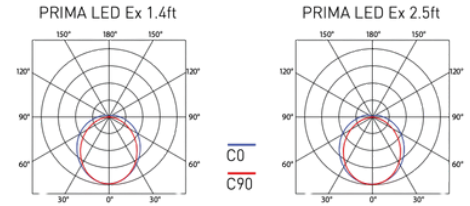

TYPE COMPARISONS

Type	Ambient temperature [°C] ON/OFF	Ambient temperature [°C] M3hAt	Luminous flux of LED modules [lm]	Luminous flux of light fitting [lm]	Power consumption [W]	System efficacy [lm/W]	UGR Longitudinal / transverse	Net weight [kg]	A [mm]	D [mm]
PRIMA LED Ex 1.2ft PCc 1600/840	-25 / 60	5 / 45	1630	1420	10.5	135	21.5 / 19.2	2.0	662	350
PRIMA LED Ex 1.2ft PCc 2200/840	-25 / 55	5 / 45	2360	2050	14.6	140	22.8 / 20.5	2.0	662	350
PRIMA LED Ex 1.4ft PCc 3200/840	-25 / 60	5 / 45	3260	2840	20.1	141	21.7 / 19.6	3.2	1272	700
PRIMA LED Ex 1.4ft PCc 4400/840	-25 / 55	5 / 45	4520	3930	27.3	144	22.8 / 20.7	3.3	1272	700
PRIMA LED Ex 1.4ft PCc 6400/840	-25 / 55	x	6500	5660	38.5	147	24.1 / 22.0	3.3	1272	700
PRIMA LED Ex 1.5ft PCc 4000/840	-25 / 60	5 / 45	4180	3640	25.3	144	21.8 / 19.7	4.1	1572	940
PRIMA LED Ex 1.5ft PCc 5500/840	-25 / 55	5 / 45	5590	4860	33.3	146	22.8 / 20.8	4.2	1572	940
PRIMA LED Ex 1.5ft PCc 8000/840	-25 / 55	x	8020	6980	47.4	147	24.1 / 22.0	4.2	1572	940
PRIMA LED Ex 2.2ft PCc 3200/840	-25 / 60	5 / 40	3250	2830	20.1	141	23.9 / 21.6	2.1	662	350
PRIMA LED Ex 2.2ft PCc 4400/840	-25 / 55	5 / 35	4680	4070	28.3	144	25.2 / 22.9	2.1	662	350
PRIMA LED Ex 2.4ft PCc 6400/840	-25 / 60	5 / 45	6520	5670	38.4	148	24.1 / 21.8	3.4	1272	700
PRIMA LED Ex 2.4ft PCc 8800/840	-25 / 55	5 / 40	8980	7810	52.8	148	25.2 / 22.9	3.5	1272	700
PRIMA LED Ex 2.4ft PCc 12800/840	-25 / 40	x	12920	11240	74.8	150	26.4 / 24.1	3.7	1272	700
PRIMA LED Ex 2.5ft PCc 8000/840	-25 / 60	5 / 45	8330	7250	48.3	150	24.2 / 21.9	4.3	1572	940
PRIMA LED Ex 2.5ft PCc 11000/840	-25 / 55	5 / 40	11260	9800	64.7	151	25.2 / 23.0	4.4	1572	940
PRIMA LED Ex 2.5ft PCc 16000/840	-25 / 40	x	16100	14010	92.7	151	26.5 / 24.2	4.6	1572	940
PRIMA LED Ex 2.5ft PCc 20000/840	-25 / 40	x	19320	16810	111.2	151	27.1 / 24.9	4.6	1572	940